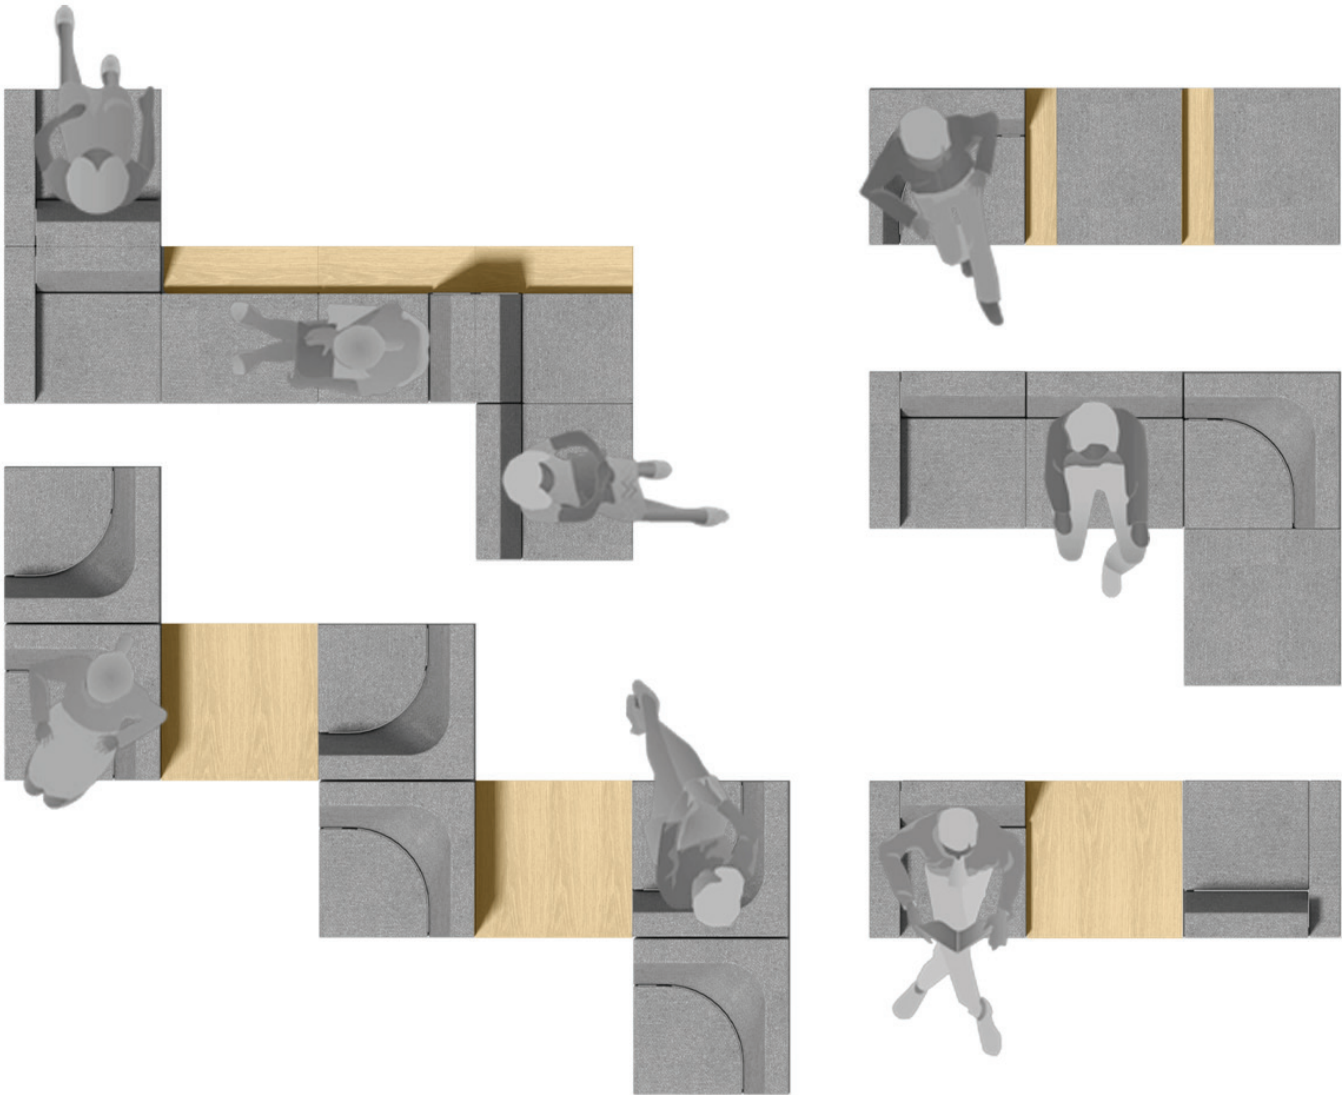

30 Square collection

Modular pieces that suit your needs.

- A. Curved back for a more comfortable waiting experience
- B. Divider panel provides privacy
- C. Tables outfitted with power/USB outlets
- D. Field replaceable upholstery components

Waiting redefined.

Privacy.

Leisure.

Co-Mingle.

Personal.

30-C

30-O-C

30-30-C