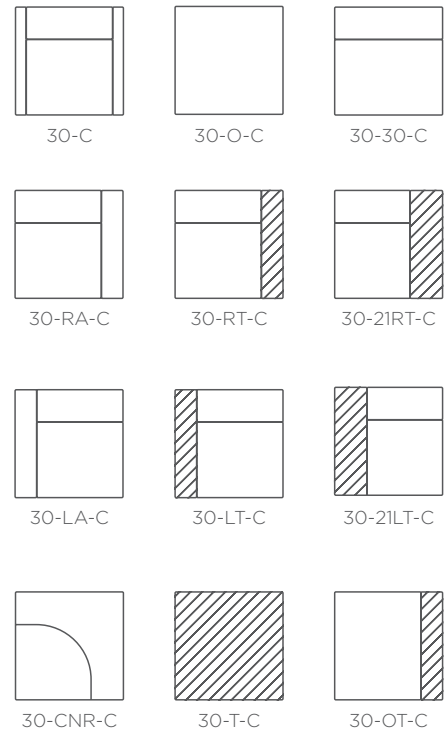

# 30 Square Collection

Modular pieces that suit your needs.

30square is a modern minimalist design featuring lounge pieces, tables, and privacy screens. The line offers versatility, functionality, as well as a user-friendly modular system. (Based on a 30" x 30" modular unit)

## Dimensions

Model	Short Description	W	D	H	SW	SD	SH	AH	WT CAP
30-C	2 Arm chair	30	30	31.5	24	20.5	18	23.5	500 lbs
30-O-C	Ottoman	30	30	18	30	30	18	NA	500 lbs
30-30-C	Armless chair	30	30	31.5	30	20.5	18	NA	500 lbs
30-T-C	Table	30	30	13.5	NA	NA	NA	NA	500 lbs
30-RA-C	Right arm chair	30	30	31.5	24	20.5	18	23.5	500 lbs
30-RT-C	Right 6" table chair	30	30	31.5	24	20.5	18	NA	500 lbs
30-21RT-C	Right 9" table chair	30	30	31.5	24	20.5	18	NA	500 lbs
30-OT-C	Ottoman with 6" table	30	30	18	24	30	18	NA	500 lbs
30-LA-C	Left arm chair	30	30	31.5	24	20.5	18	23.5	500 lbs
30-LT-C	Left 6" table chair	30	30	31.5	24	20.5	18	NA	500 lbs
30-21LT-C	Left 9" table chair	30	30	31.5	24	20.5	18	NA	500 lbs
30-CNR-C	90 ° Corner	30	30	31.5	24	20.5	18	31.5	500 lbs