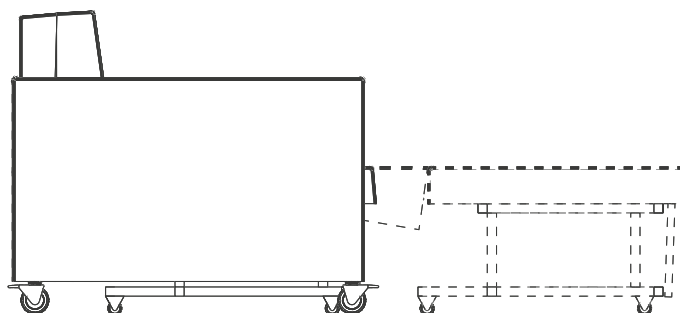

# Stay 88

Sleeper Chair, Double Sleeper, and Loveseat

The 88 Sleeper is a wall saver and there is no wasted space. When opened, the overall length of the chair is the same as the length of the sleeping surface. Very easy and intuitive conversion. Just pull on the handle under the seat. Weight capacity of 550lbs.

## Dimensions

front

left side

### Stay 88 Sleeper

Model	Short Description	W	D	RD	H	SW	SD	SH	AH	YDG	WT CAP
570n-88	Stay 88, single sleeper chair	32	36	72	38	27	24	18	24	6	550 lbs
570n-88-2	Stay 88, double sleeper	58	36	72	38	54	24	18	24	9	550 lbs
570n-88-P60	Stay 88, loveseat	60	36	72	38	54	24	18	24	12	550 lbs