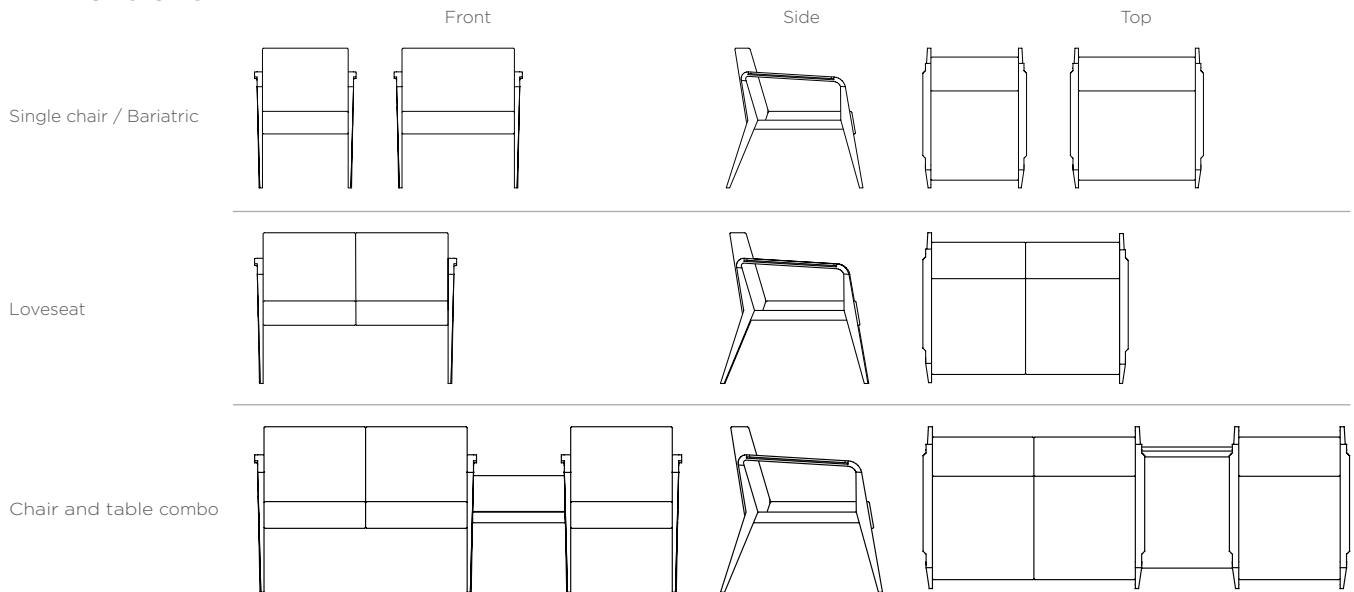

Viggo

Tandem seating collection

Dimensions

Viggo Collection

Model	Short Description	W	D	H	SW	SD	SH	AH	WT CAP
240	tandem, single chair	25	30	33	21.5	19	18	25	350 lbs
240a	tandem, single chair add-on	23.25	30	33	21.5	19	18	25	350 lbs
240-650	tandem, bariatric chair	32.5	30	33	29	19	18	25	650 lbs
240-2	tandem, loveseat chair	46.5	30	33	43	19	18	25	350 lbs
240-accatata	tandem, chair and table combo	80	30	33	22	19	18	25	350 lbs