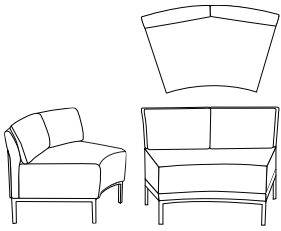

Double Section 703-I

Seat Height		W	D	H	Fabric		Weight	Cubes/Qty
17.5"		42.5"	26"	30.5"	yds.		lbs.	/ RP
444.5 mm		1079.5 mm	660.4 mm	774.7 mm	m		kg	cu
COM	COL	A	B	C	D	E	F	G
\$2,815		\$3,175	\$3,289	\$3,403	\$3,529	\$3,643	\$3,769	\$3,883

Powder Coat Base

Single Section 703-O

Seat Height		W	D	H	Fabric		Weight	Cubes/Qty
17.5"		28"	26"	30.5"	yds.		lbs.	/ RP
444.5 mm		711.2 mm	660.4 mm	774.7 mm	m		kg	cu
COM	COL	A	B	C	D	E	F	G
\$2,399		\$2,579	\$2,636	\$2,693	\$2,756	\$2,813	\$2,876	\$2,933

Powder Coat Base

Lounge Chair 704

Seat Height	Arm Height	W	D	H	Fabric		Weight	Cubes/Qty
17.5"	27.25"	36"	27"	31"	yds.		lbs.	/ RP
444.5 mm	698.5 mm	914.4 mm	685.8 mm	787.4 mm	m		kg	cu
COM	COL	A	B	C	D	E	F	G
\$3,188		\$3,548	\$3,662	\$3,776	\$3,902	\$4,016	\$4,142	\$4,256

Stainless Steel Base

Single Section 703-O

Seat Height		W	D	H	Fabric		Weight	Cubes/Qty
17.5"		28"	26"	30.5"	yds.		lbs.	/ RP
444.5 mm		711.2 mm	660.4 mm	774.7 mm	m		kg	cu
COM	COL	A	B	C	D	E	F	G
\$2,567		\$2,747	\$2,804	\$2,861	\$2,924	\$2,981	\$3,044	\$3,101