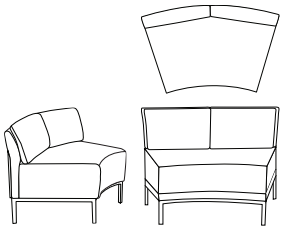

Double Section 703-I

Seat Height		W	D	H	Fabric		Weight	Cubes/Qty
17.5"		42.5"	26"	30.5"	yds.		lbs.	/ RP
444.5 mm		1079.5 mm	660.4 mm	774.7 mm	m		kg	cu
COM	COL	A	B	C	D	E	F	G
\$2,815		\$3,175	\$3,289	\$3,403	\$3,529	\$3,643	\$3,769	\$3,883

Powder Coat Base

Single Section 703-O

Seat Height		W	D	H	Fabric		Weight	Cubes/Qty
17.5"		28"	26"	30.5"	yds.		lbs.	/ RP
444.5 mm		711.2 mm	660.4 mm	774.7 mm	m		kg	cu
COM	COL	A	B	C	D	E	F	G
\$2,399		\$2,579	\$2,636	\$2,693	\$2,756	\$2,813	\$2,876	\$2,933

Powder Coat Base

Lounge Chair 704

Seat Height	Arm Height	W	D	H	Fabric		Weight	Cubes/Qty
17.5"	27.25"	36"	27"	31"	yds.		lbs.	/ RP
444.5 mm	698.5 mm	914.4 mm	685.8 mm	787.4 mm	m		kg	cu
COM	COL	A	B	C	D	E	F	G
\$3,188		\$3,548	\$3,662	\$3,776	\$3,902	\$4,016	\$4,142	\$4,256

Powder Coat Base

Double Section 703-I

Seat Height		W	D	H	Fabric		Weight	Cubes/Qty
17.5"		42.5"	26"	30.5"	yds.		lbs.	/ RP
444.5 mm		1079.5 mm	660.4 mm	774.7 mm	m		kg	cu
COM	COL	A	B	C	D	E	F	G
\$2,994		\$3,354	\$3,468	\$3,582	\$3,708	\$3,822	\$3,948	\$4,062