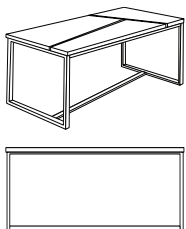

Size 1 Round 730-R18

Stainless Steel Base
\$2,243

Dia	H	Weight	Cubes/Qty
18 "	18 "	lbs.	/ RP
457.2 mm	457.2 mm	kg	cu

Size 1 Square 730-T18

Stainless Steel Base
\$2,186

W	D	H	Weight	Cubes/Qty
18 "	18 "	18 "	lbs.	/ RP
457.2 mm	457.2 mm	457.2 mm	kg	cu

Size 2 Round 730-R30

Stainless Steel Base
\$4,386

Dia	H	Weight	Cubes/Qty
30 "	16 "	lbs.	/ RP
762 mm	406.4 mm	kg	cu

Size 2 Square 72828

Stainless Steel Base
\$4,906

W	D	H	Weight	Cubes/Qty
28 "	28 "	16 "	lbs.	/ RP
711.2 mm	711.2 mm	406.4 mm	kg	cu

Size 3 Round 730-R36

Stainless Steel Base
\$4,606

Dia	H	Weight	Cubes/Qty
36 "	16 "	lbs.	/ RP
914.4 mm	406.4 mm	kg	cu

Size 3 Square 730-T2436

Stainless Steel Base
\$4,747

W	D	H	Weight	Cubes/Qty
36 "	24 "	16 "	lbs.	/ RP
914.4 mm mm	914.4 mm	406.4 mm	kg	cu